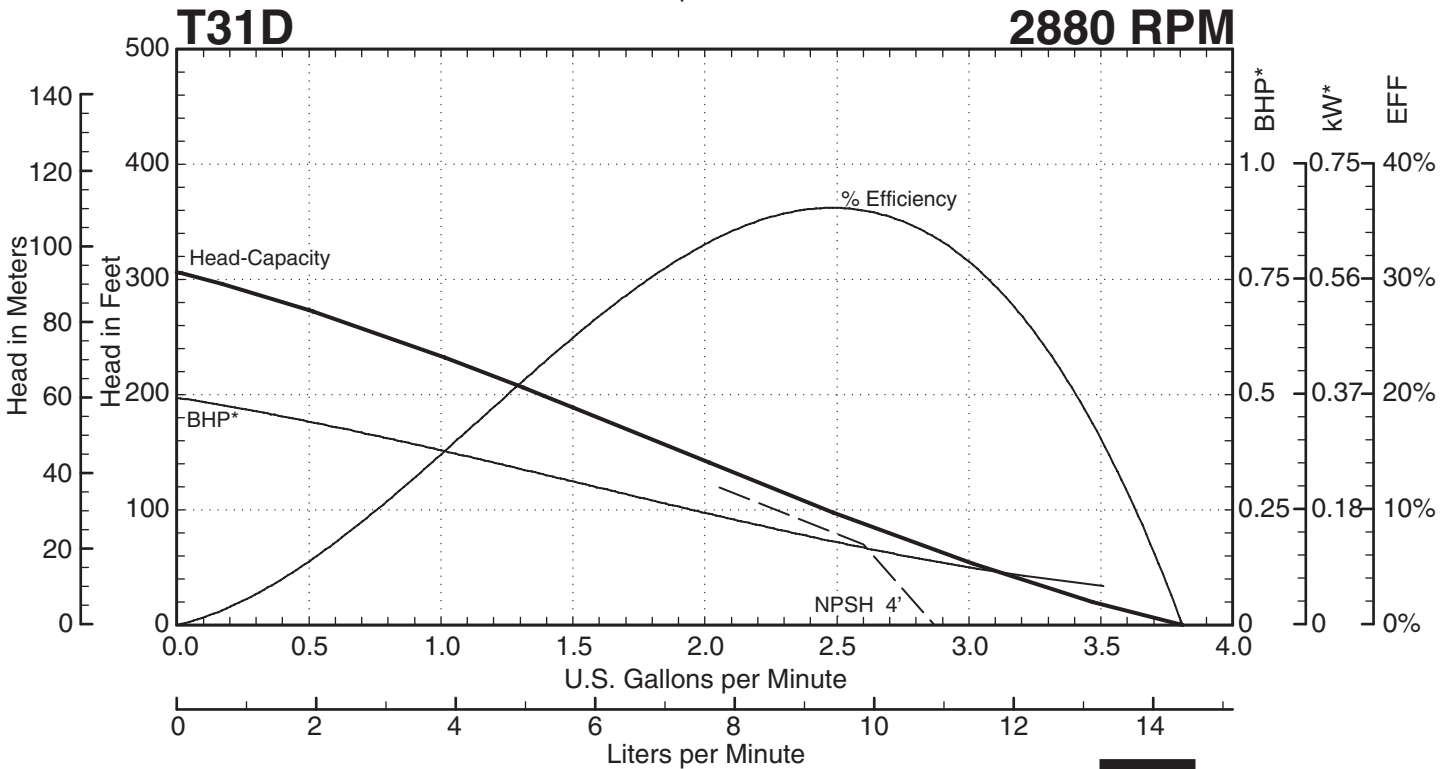

T31 SERIES

Performance Curves

T31 SERIES PUMPS

— — — Indicates altered performance at NPSH Available
* Horsepower data is valid for 1.0 specific gravity fluids only

MTH PUMPS

401 West Main Street • Plano, IL 60545-1436
Phone: 630-552-4115 • Fax: 630-552-3688
Email: SALES@MTHPUMPS.COM
<http://WWW.MTHPUMPS.COM>