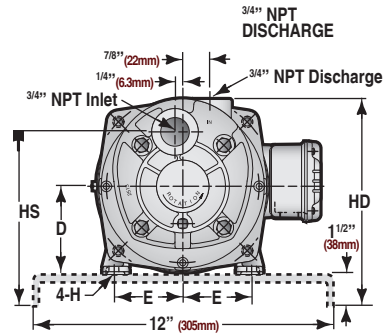

T31 SERIES

Dimensions

Horizontal Close Coupled

T31 SERIES • THREE PHASE • HORIZONTAL CLOSE COUPLED

HP	FRAME	ENCL	D	E	H	BA	2F	HS	HD	L
1/3 to 1	71	TEF	2 13/16 (71.4mm)	2 3/16 (55.6mm)	1/4-20	5 3/8 (136.5mm)	3 9/16 (90.5mm)	6 1/16 (154mm)	7 1/8 (179.4mm)	18 (457mm)
1 1/2	80	TEF	3 1/8 (79.4mm)	2 7/16 (61.9mm)	3/8-16	5 1/2 (139.7mm)	3 15/16 (100mm)	6 3/8 (161.9mm)	7 7/16 (188.9mm)	18 (457.2mm)

T31 SERIES • SINGLE PHASE • HORIZONTAL CLOSE COUPLED

HP	FRAME	ENCL	A	D	E	H	BA	2F	HS	HD	L
1/3 ~ 1	48	ODP	6 1/4 (158.8mm)	3 (76.2mm)	2 1/8 (54mm)	5/16-18	6 5/16 (160.3mm)	2 3/4 (69.9mm)	6 1/4 (158.8mm)	7 5/16 (185.7mm)	18 (457.2mm)
1 1/2	56	ODP	6 1/4 (158.8mm)	3 1/2 (88.9mm)	2 1/8 (54mm)	5/16-18	6 3/8 (161.9mm)	2 3/4 (69.9mm)	6 3/4 (171.5mm)	7 13/16 (198.4mm)	18 (457.2mm)