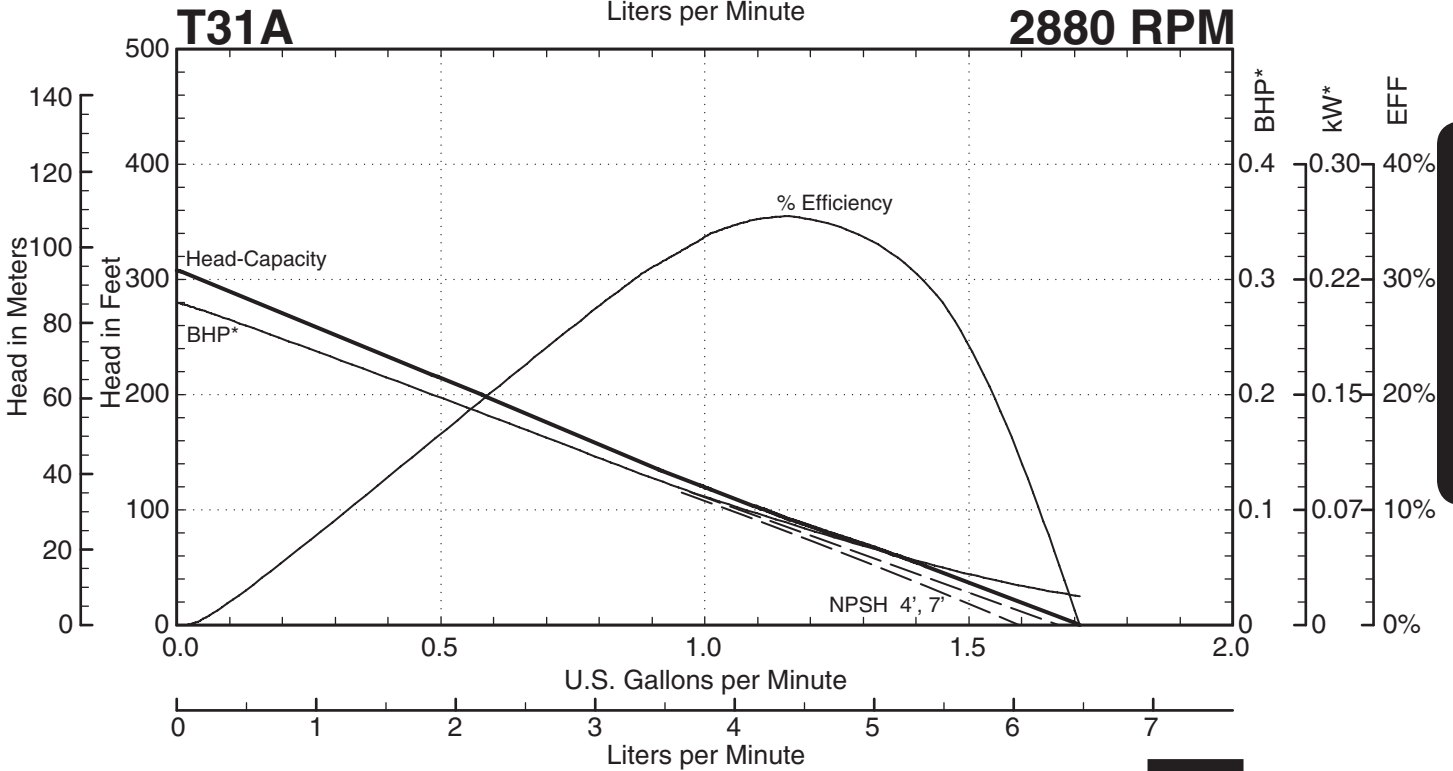

* Horsepower data is valid for 1.0 specific gravity fluids only

T31 SERIES
Performance Curves

T31 SERIES PUMPS

— — — Indicates altered performance at NPSH Available
 * Horsepower data is valid for 1.0 specific gravity fluids only