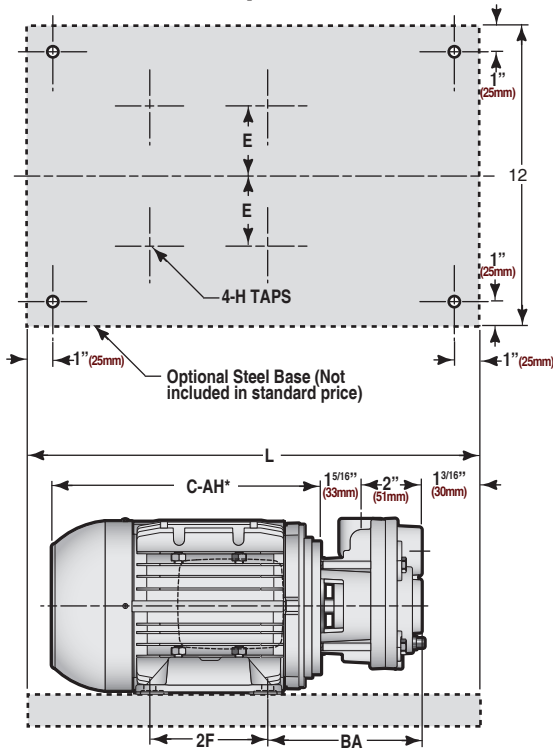

T31 SERIES

Dimensions

Horizontal Close Coupled

T31 SERIES • THREE PHASE • HORIZONTAL CLOSE COUPLED

HP	FRAME	ENCL	D	E	H	BA	2F	HS	HD	L
1/3 to 1	71	TEF	2 13/16 (71.4mm)	2 3/16 (55.6mm)	1/4-20	5 3/8 (136.5mm)	3 9/16 (90.5mm)	6 1/16 (154mm)	7 1/8 (179.4mm)	18 (457mm)
1 1/2	80	TEF	3 1/8 (79.4mm)	2 7/16 (61.9mm)	3/8-16	5 1/2 (139.7mm)	3 15/16 (100mm)	6 3/8 (161.9mm)	7 7/16 (188.9mm)	18 (457.2mm)