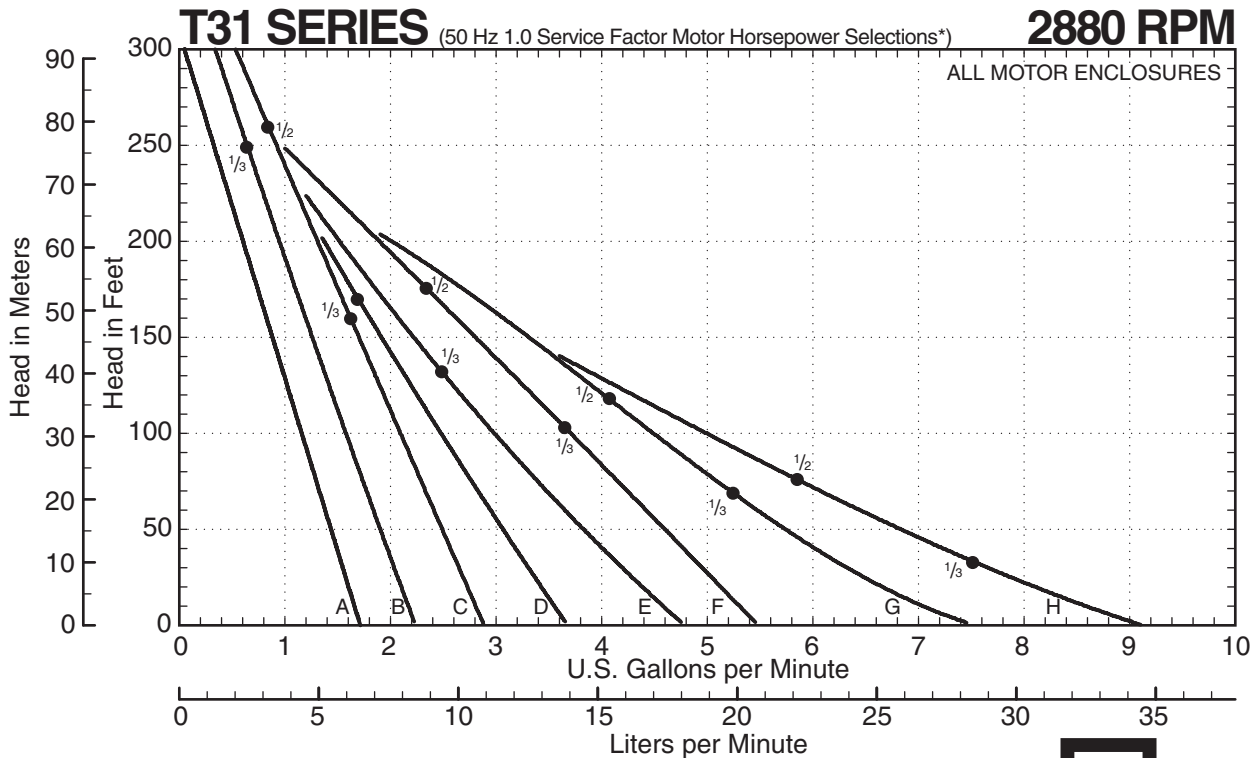

T31 SERIES

Composite Curves

T31 SERIES PUMPS

MTH PUMPS

401 West Main Street • Plano, IL 60545-1436
Phone: 630-552-4115 • Fax: 630-552-3688
Email: SALES@MTHPUMPS.COM
<http://WWW.MTHPUMPS.COM>

* Horsepower data is valid for 1.0 specific gravity fluids only