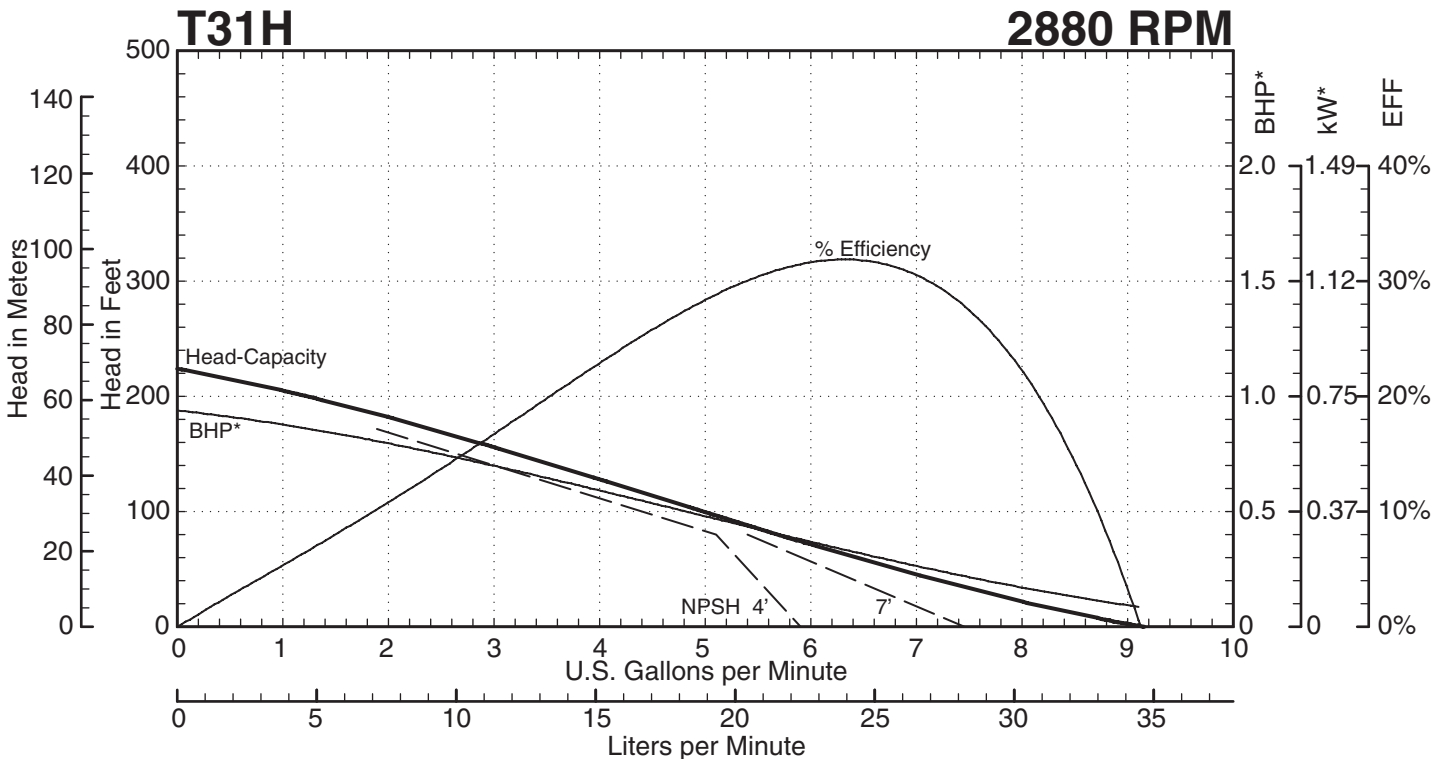

T31 SERIES

Performance Curves

T31 SERIES PUMPS

— — — Indicates altered performance at NPSH Available
* Horsepower data is valid for 1.0 specific gravity fluids only

MTH PUMPS

401 West Main Street • Plano, IL 60545-1436
Phone: 630-552-4115 • Fax: 630-552-3688
Email: SALES@MTHPUMPS.COM
<http://WWW.MTHPUMPS.COM>