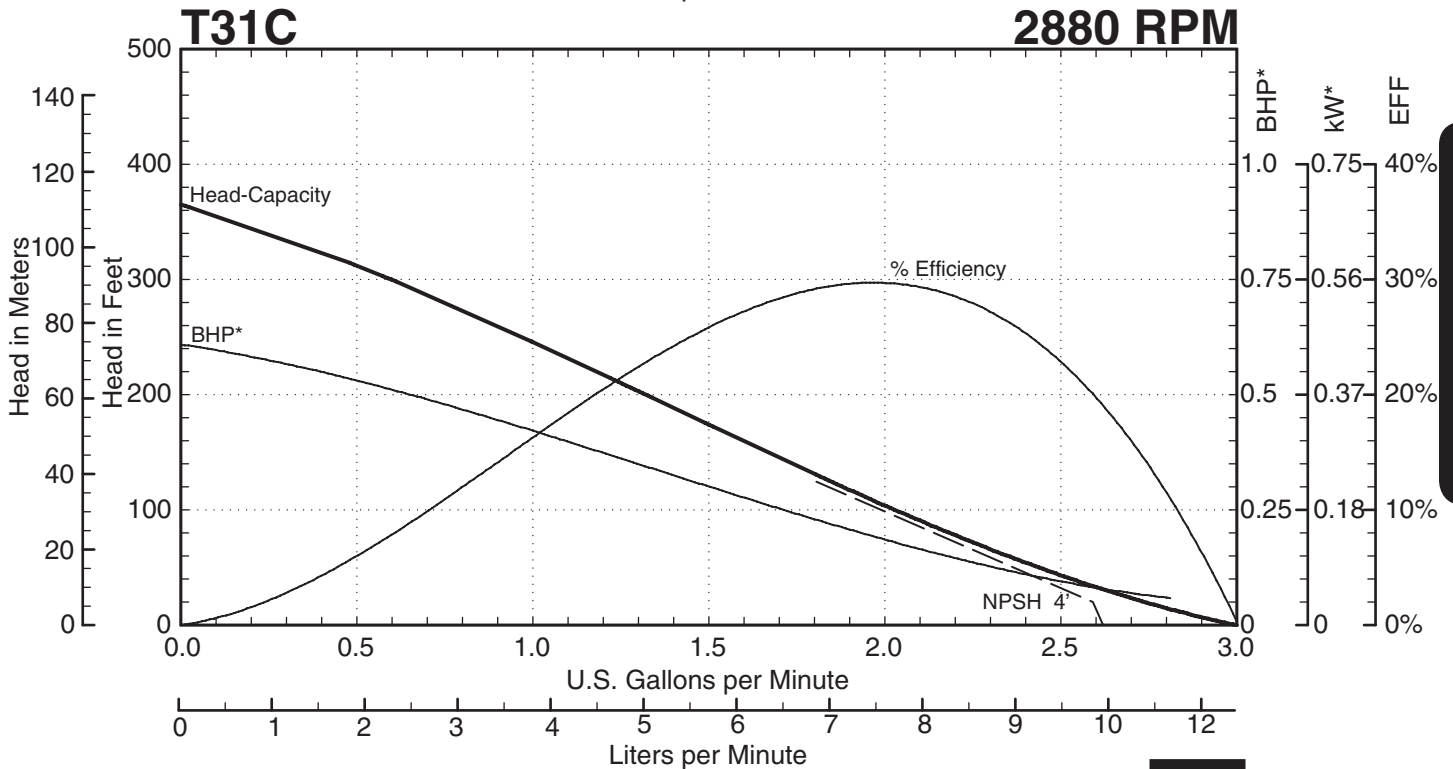

T31 SERIES

Performance Curves

T31 SERIES PUMPS

— — — Indicates altered performance at NPSH Available
* Horsepower data is valid for 1.0 specific gravity fluids only

MTH PUMPS
401 West Main Street • Plano, IL 60545-1436
Phone: 630-552-4115 • Fax: 630-552-3688
Email: SALES@MTHPUMPS.COM
<http://WWW.MTHPUMPS.COM>