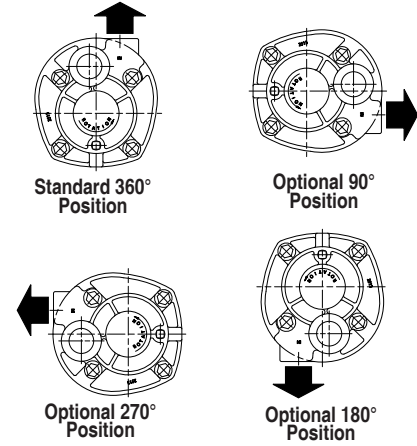

T31 SERIES

P2 Bearing Frame

T31 SERIES WITH P2 BEARING FRAME

FRAME	D	U	BA+N+W	2F	E	H	K	HS	HD	L	M
56	3 1/2 (88.9mm)	5/8 (15.9mm)	4 5/8 (117.5mm)	3 (76.2mm)	2 7/16 (61.9mm)	5/16-18	5/8 (15.9mm)	6 3/4 (158.8mm)	7 3/4 (161.9mm)	24 (609.6mm)	3/16 (4.8mm)

T31 SERIES PUMPS

NOTES

All dimensions in inches. May vary ± 1/4 inches.
Not for construction purposes unless certified.

*See motor dimension (Section Motors) for "C-AH" dimension (varies depending on motor enclosure).