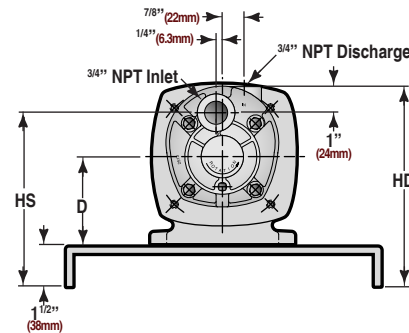

T31 SERIES

P2 Bearing Frame

T31 SERIES WITH P2 BEARING FRAME

FRAME	D	U	BA+N+W	2F	E	H	K	HS	HD	L	M
56	3 1/2 (88.9mm)	5/8 (15.9mm)	4 5/8 (117.5mm)	3 (76.2mm)	2 7/16 (61.9mm)	5/16-18	5/8 (15.9mm)	6 3/4 (158.8mm)	7 3/4 (161.9mm)	24 (609.6mm)	3/16 (4.8mm)

T31 SERIES PUMPS

NOTES

All dimensions in inches. May vary ± 1/4 inches.
Not for construction purposes unless certified.

*See motor dimension (Section Motors) for "C-AH" dimension (varies depending on motor enclosure).