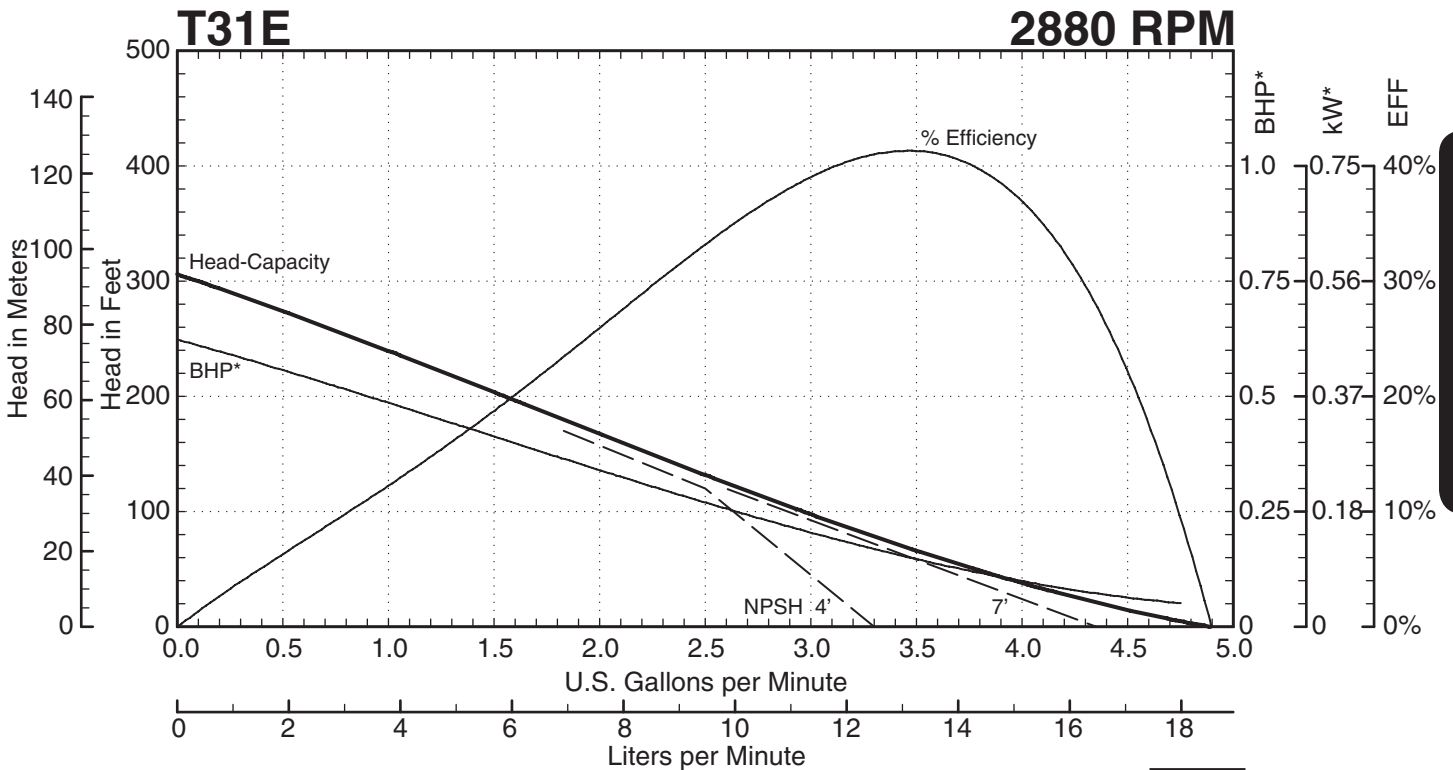

T31 SERIES

Performance Curves

T31 SERIES PUMPS

— — — Indicates altered performance at NPSH Available
* Horsepower data is valid for 1.0 specific gravity fluids only

MTH PUMPS
401 West Main Street • Plano, IL 60545-1436
Phone: 630-552-4115 • Fax: 630-552-3688
Email: SALES@MTHPUMPS.COM
http://WWW.MTHPUMPS.COM