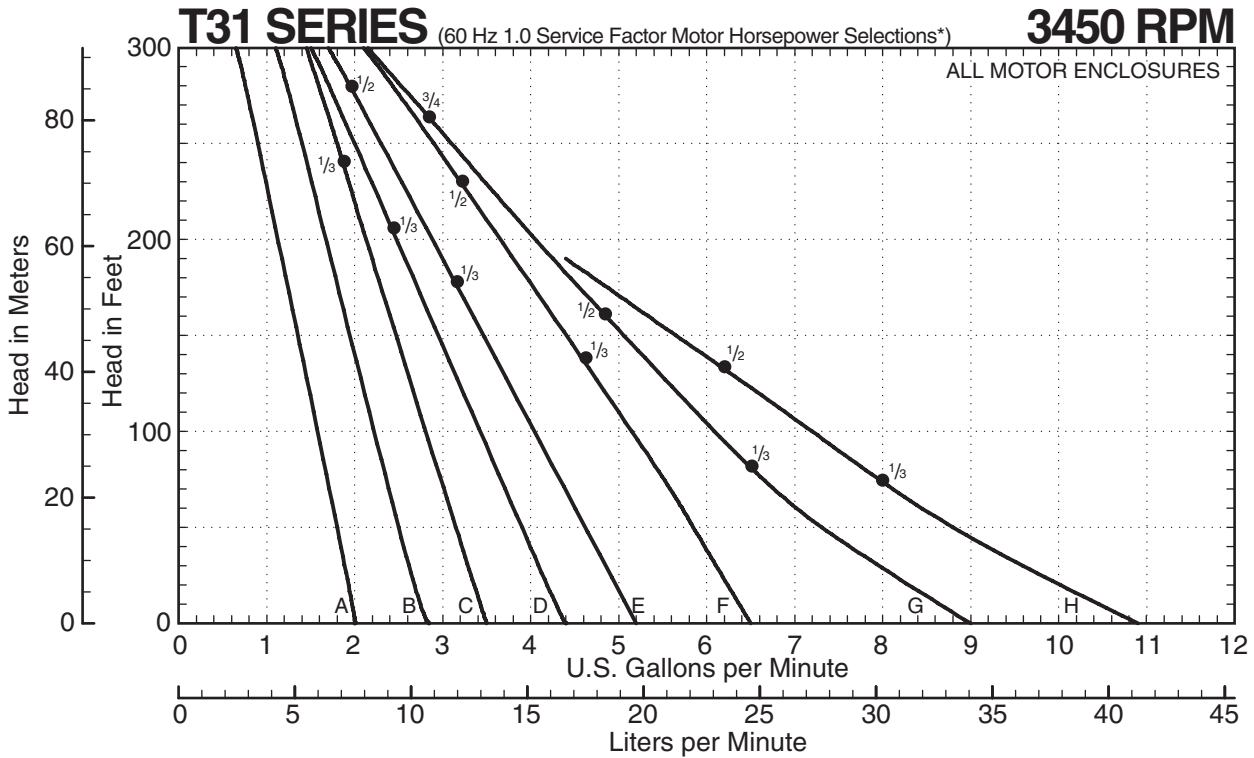

T31 SERIES

Composite Curves

T31 SERIES PUMPS

MTH PUMPS

401 West Main Street • Plano, IL 60545-1436
Phone: 630-552-4115 • Fax: 630-552-3688
Email: SALES@MTHPUMPS.COM
<http://WWW.MTHPUMPS.COM>

* Horsepower data is valid for 1.0 specific gravity fluids only