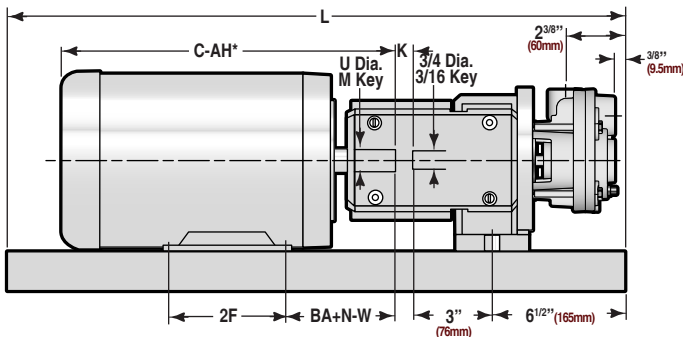

T31 SERIES

P2 Bearing Frame

T31 SERIES WITH P2 BEARING FRAME

FRAME	D	U	BA+N+W	2F	E	H	K	HS	HD	L	M
56	3 1/2 (88.9mm)	5/8 (15.9mm)	4 5/8 (117.5mm)	3 (76.2mm)	2 7/16 (61.9mm)	5/16-18	5/8 (15.9mm)	6 3/4 (158.8mm)	7 3/4 (161.9mm)	24 (609.6mm)	3/16 (4.8mm)

T31 SERIES PUMPS

NOTES

All dimensions in inches. May vary ± 1/4 inches.
Not for construction purposes unless certified.

*See motor dimension (Section Motors) for "C-AH" dimension (varies depending on motor enclosure).