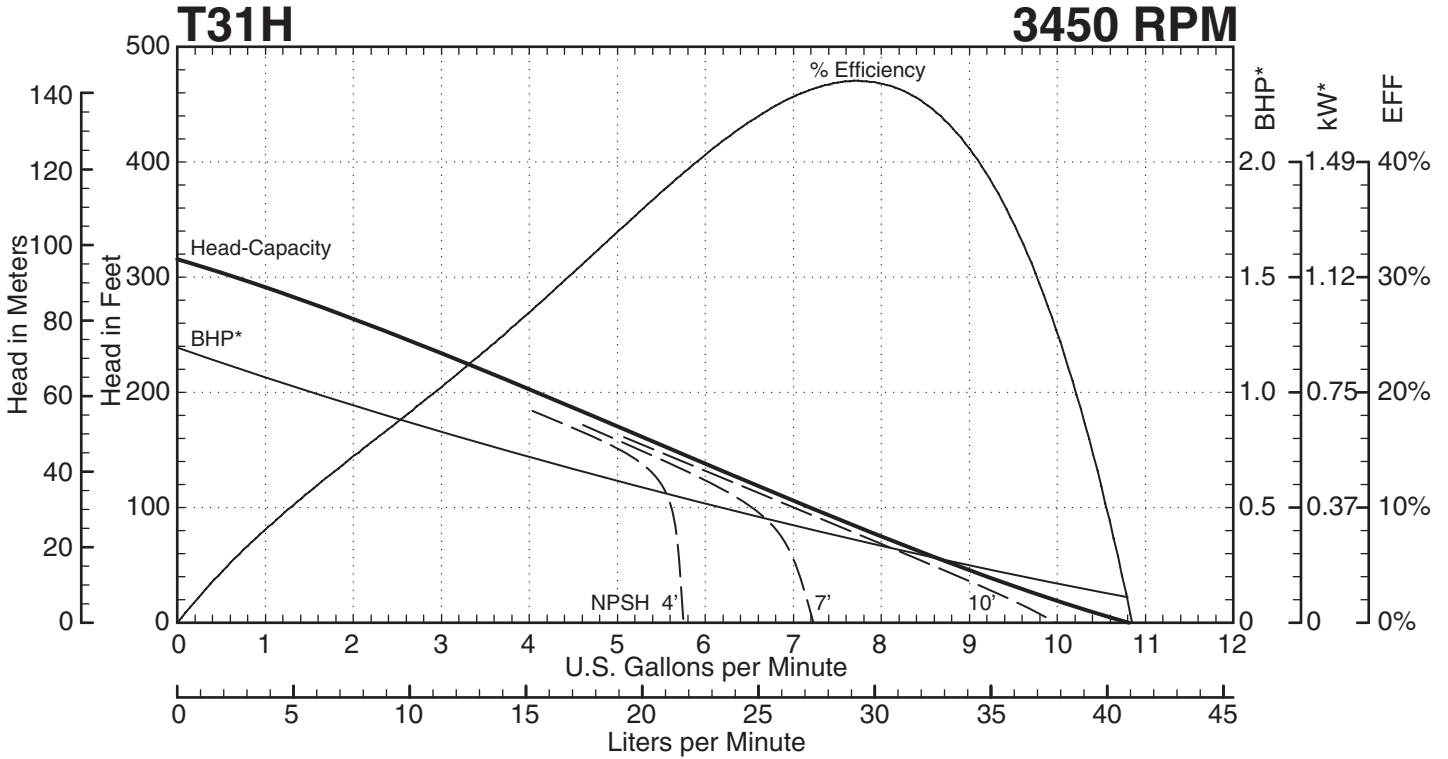

T31 SERIES

Performance Curves

T31 SERIES PUMPS

— — — Indicates altered performance at NPSH Available
* Horsepower data is valid for 1.0 specific gravity fluids only

MTH PUMPS

401 West Main Street • Plano, IL 60545-1436
Phone: 630-552-4115 • Fax: 630-552-3688
Email: SALES@MTHPUMPS.COM
<http://WWW.MTHPUMPS.COM>