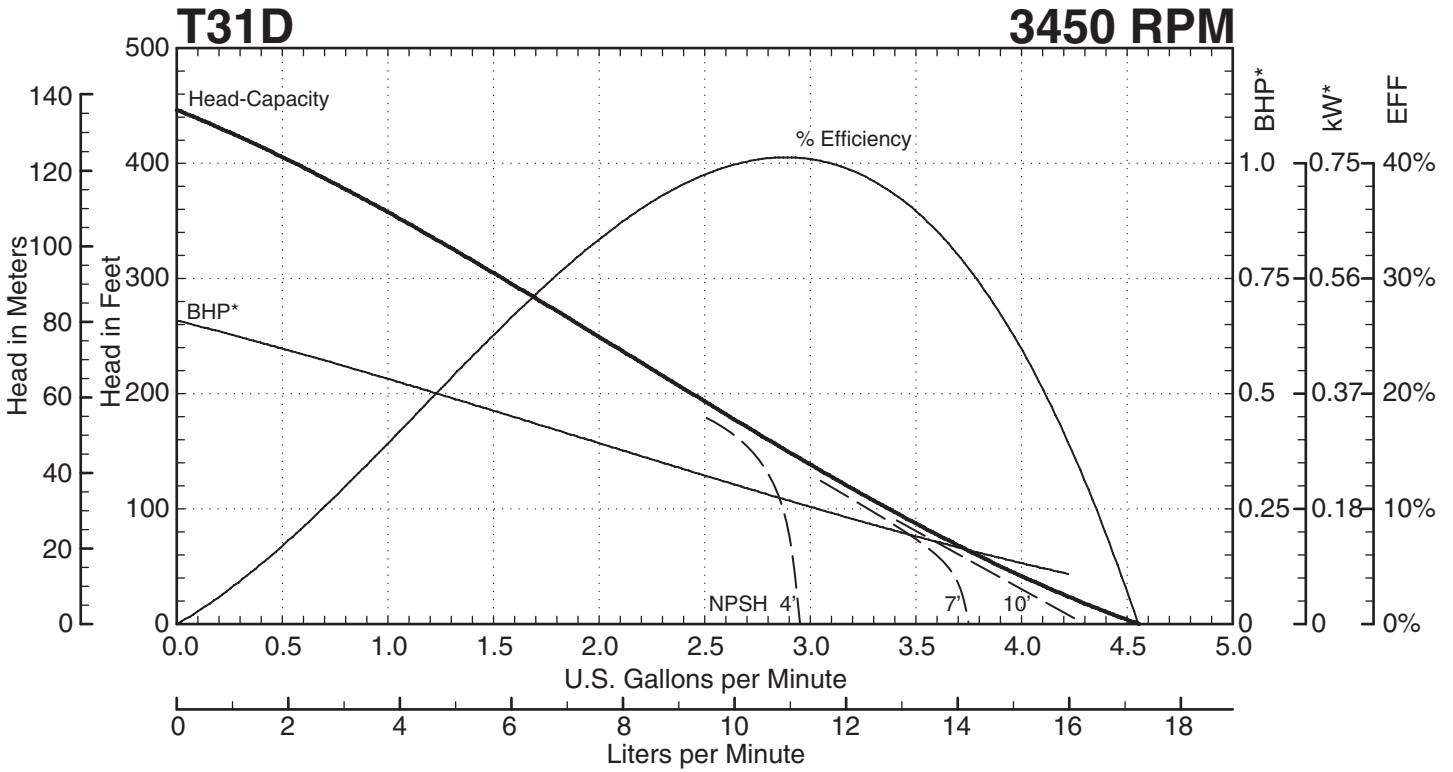

T31 SERIES

Performance Curves

T31 SERIES PUMPS

— — — Indicates altered performance at NPSH Available
* Horsepower data is valid for 1.0 specific gravity fluids only

MTH PUMPS

401 West Main Street • Plano, IL 60545-1436
Phone: 630-552-4115 • Fax: 630-552-3688
Email: SALES@MTHPUMPS.COM
<http://WWW.MTHPUMPS.COM>