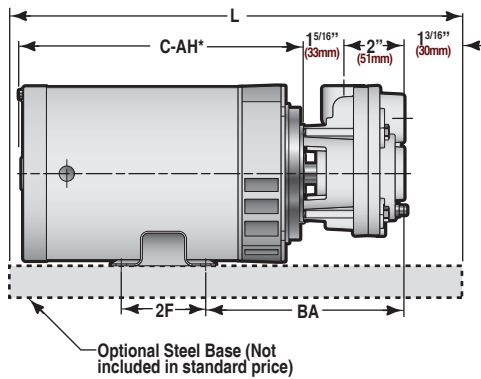

T31 SERIES

Dimensions

Horizontal Close Coupled

T31 SERIES • THREE PHASE • HORIZONTAL CLOSE COUPLED

HP	FRAME	ENCL	D	E	H	BA	2F	HS	HD	L
1/3 to 1	71	TEF	2 13/16 (71.4mm)	2 3/16 (55.6mm)	1/4-20	5 3/8 (136.5mm)	3 9/16 (90.5mm)	6 1/16 (154mm)	7 1/8 (179.4mm)	18 (457mm)
1 1/2	80	TEF	3 1/8 (79.4mm)	2 7/16 (61.9mm)	3/8-16	5 1/2 (139.7mm)	3 15/16 (100mm)	6 3/8 (161.9mm)	7 7/16 (188.9mm)	18 (457.2mm)

NOTES

All dimensions in inches. May vary ± 1/4 inches.
 Not for construction purposes unless certified.
 *See motor dimension (Section Motors) for "C-AH" dimension
 (varies depending on motor enclosure).