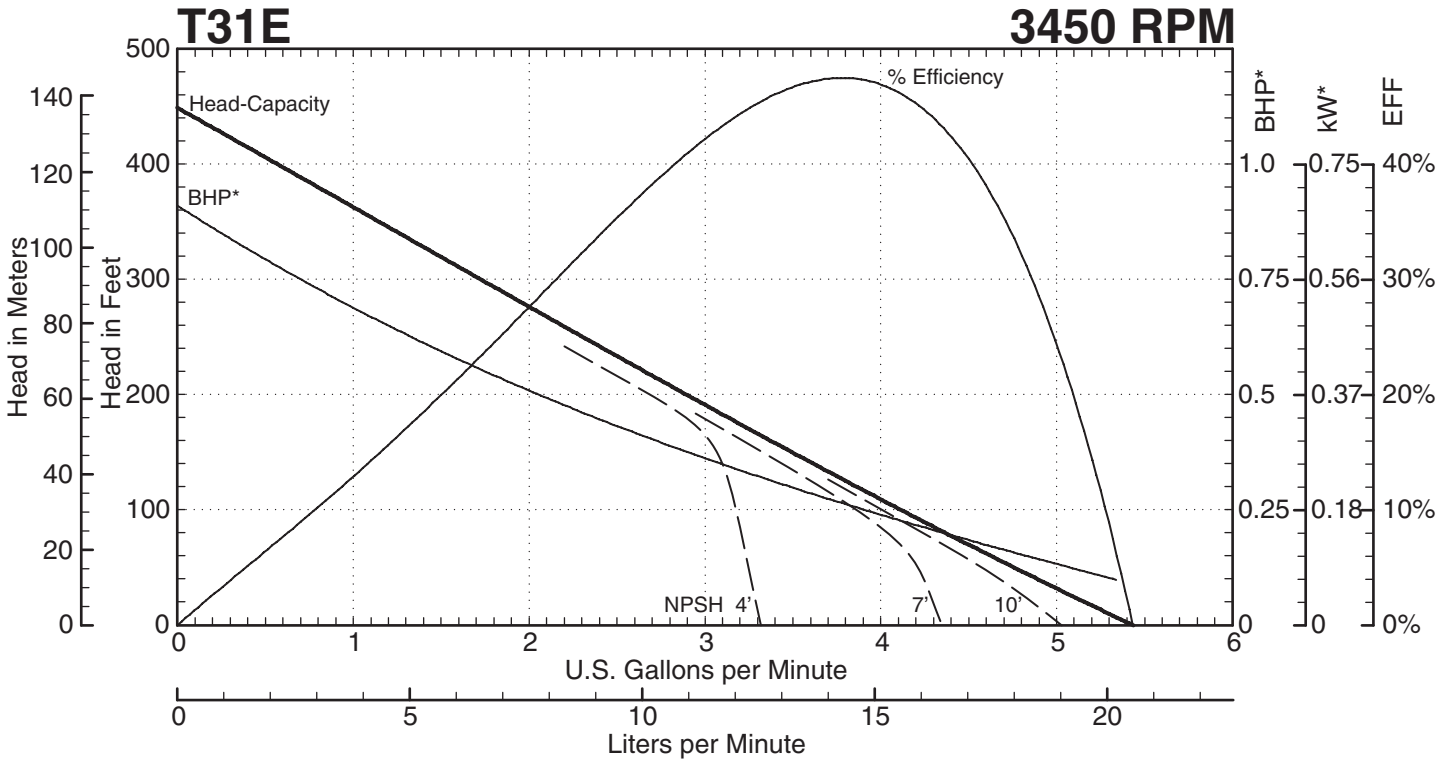

T31 SERIES

Performance Curves

T31 SERIES PUMPS

— — — Indicates altered performance at NPSH Available
* Horsepower data is valid for 1.0 specific gravity fluids only

MTH PUMPS
401 West Main Street • Plano, IL 60545-1436
Phone: 630-552-4115 • Fax: 630-552-3688
Email: SALES@MTHPUMPS.COM
http://WWW.MTHPUMPS.COM