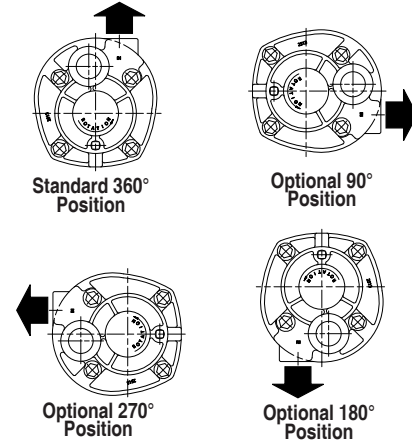

T31 SERIES

Dimensions

Horizontal Close Coupled

T31 SERIES • THREE PHASE • HORIZONTAL CLOSE COUPLED

HP	FRAME	ENCL	D	E	H	BA	2F	HS	HD	L
1/3 to 1	71	TEF	2 13/16 (71.4mm)	2 3/16 (55.6mm)	1/4-20	5 3/8 (136.5mm)	3 9/16 (90.5mm)	6 1/16 (154mm)	7 1/8 (179.4mm)	18 (457mm)
1 1/2	80	TEF	3 1/8 (79.4mm)	2 7/16 (61.9mm)	3/8-16	5 1/2 (139.7mm)	3 15/16 (100mm)	6 3/8 (161.9mm)	7 7/16 (188.9mm)	18 (457.2mm)