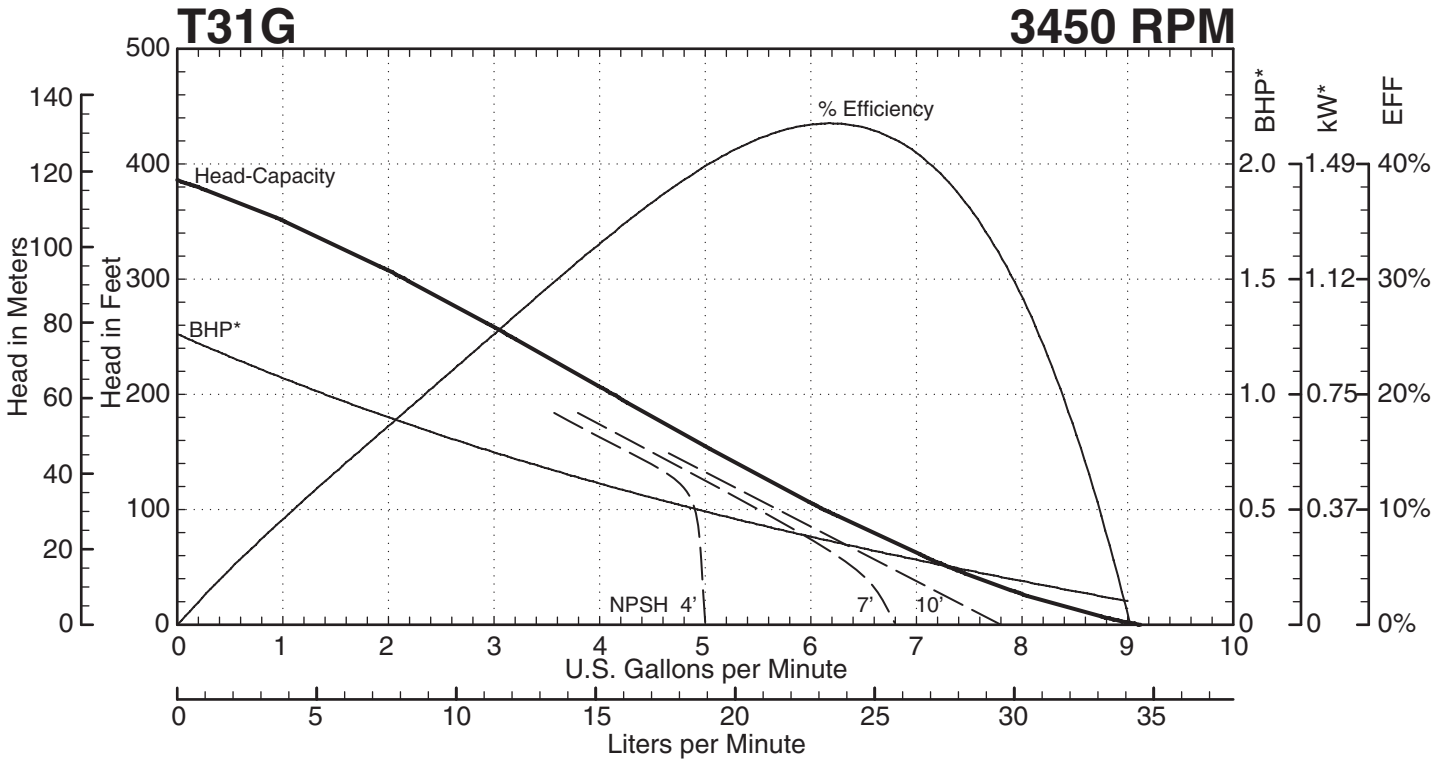

T31 SERIES

Performance Curves

T31 SERIES PUMPS

— — — Indicates altered performance at NPSH Available
* Horsepower data is valid for 1.0 specific gravity fluids only

MTH PUMPS

401 West Main Street • Plano, IL 60545-1436
Phone: 630-552-4115 • Fax: 630-552-3688
Email: SALES@MTHPUMPS.COM
http://WWW.MTHPUMPS.COM