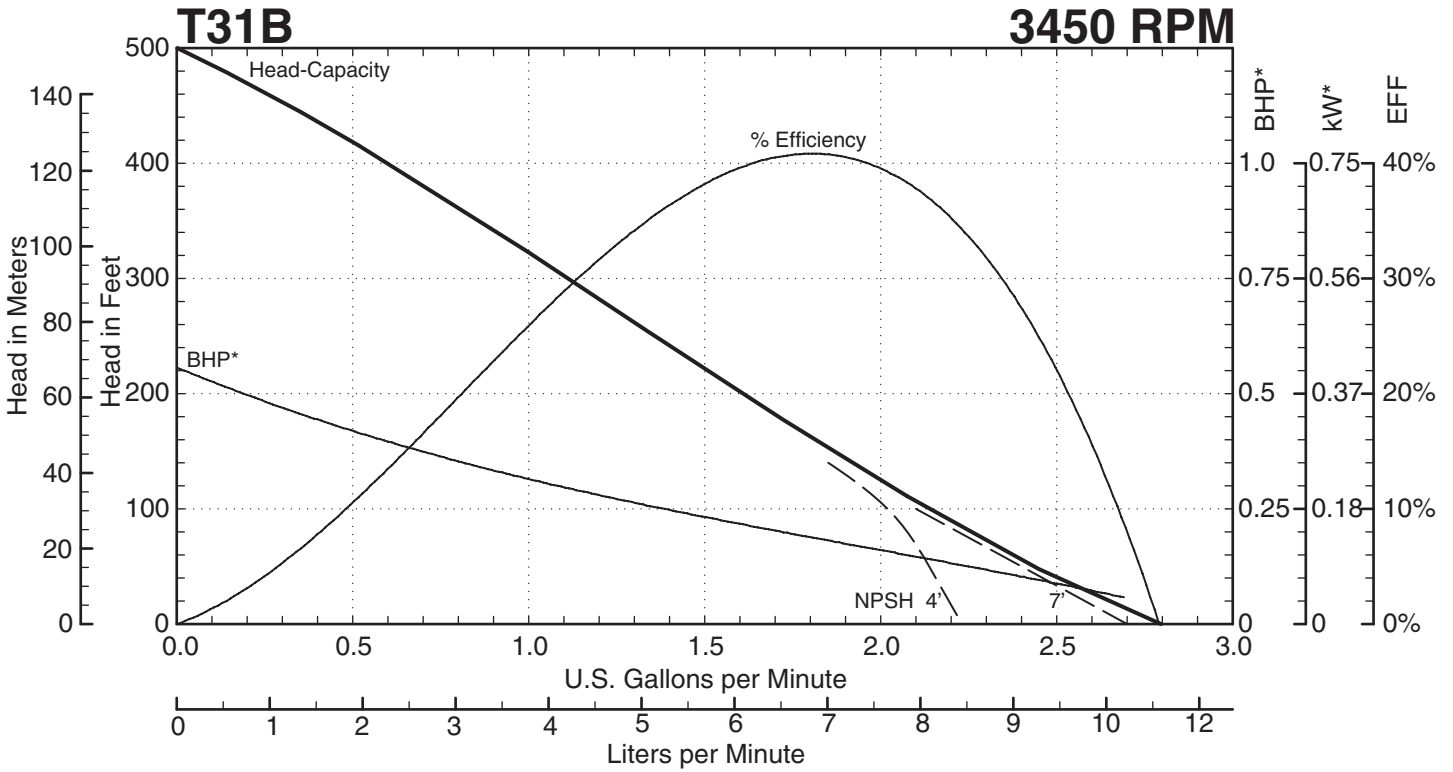

T31 SERIES

Performance Curves

T31 SERIES PUMPS

MTH PUMPS

401 West Main Street • Plano, IL 60545-1436
Phone: 630-552-4115 • Fax: 630-552-3688
Email: SALES@MTHPUMPS.COM
<http://WWW.MTHPUMPS.COM>

— — — Indicates altered performance at NPSH Available
* Horsepower data is valid for 1.0 specific gravity fluids only