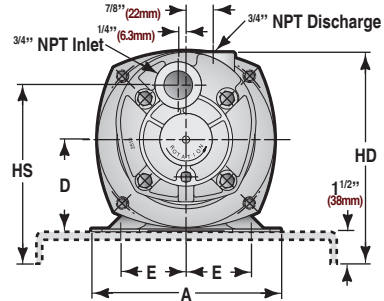

T31 SERIES

Dimensions

Horizontal Close Coupled

T31 SERIES • THREE PHASE • HORIZONTAL CLOSE COUPLED

HP	FRAME	ENCL	D	E	H	BA	2F	HS	HD	L
1/3 to 1	71	TEF	2 13/16 (71.4mm)	2 3/16 (55.6mm)	1/4-20	5 3/8 (136.5mm)	3 9/16 (90.5mm)	6 1/16 (154mm)	7 1/8 (179.4mm)	18 (457mm)
1 1/2	80	TEF	3 1/8 (79.4mm)	2 7/16 (61.9mm)	3/8-16	5 1/2 (139.7mm)	3 15/16 (100mm)	6 3/8 (161.9mm)	7 7/16 (188.9mm)	18 (457.2mm)

T31 SERIES • SINGLE PHASE • HORIZONTAL CLOSE COUPLED

HP	FRAME	ENCL	A	D	E	H	BA	2F	HS	HD	L
1/3 ~ 1	48	ODP	6 1/4 (158.8mm)	3 (76.2mm)	2 1/8 (54mm)	5/16-18	6 5/16 (160.3mm)	2 3/4 (69.9mm)	6 1/4 (158.8mm)	7 5/16 (185.7mm)	18 (457.2mm)
1 1/2	56	ODP	6 1/4 (158.8mm)	3 1/2 (88.9mm)	2 1/8 (54mm)	5/16-18	6 3/8 (161.9mm)	2 3/4 (69.9mm)	6 3/4 (171.5mm)	7 13/16 (198.4mm)	18 (457.2mm)

NOTES

All dimensions in inches. May vary ± 1/4 inches.
 Not for construction purposes unless certified.
 *See motor dimension (Section Motors) for "C-AH" dimension
 (varies depending on motor enclosure).