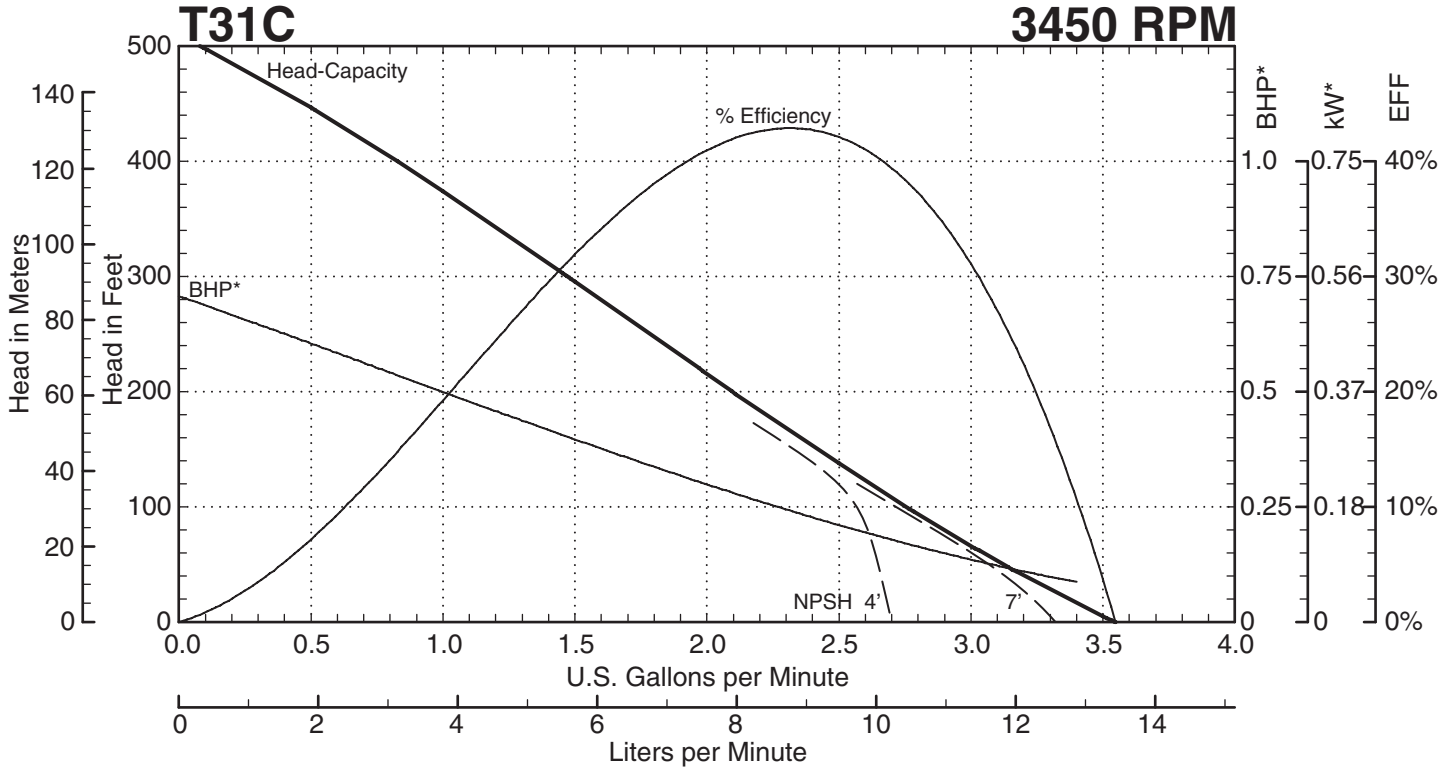

T31 SERIES

Performance Curves

T31 SERIES PUMPS

— — — Indicates altered performance at NPSH Available
* Horsepower data is valid for 1.0 specific gravity fluids only

MTH PUMPS
401 West Main Street • Plano, IL 60545-1436
Phone: 630-552-4115 • Fax: 630-552-3688
Email: SALES@MTHPUMPS.COM
<http://WWW.MTHPUMPS.COM>