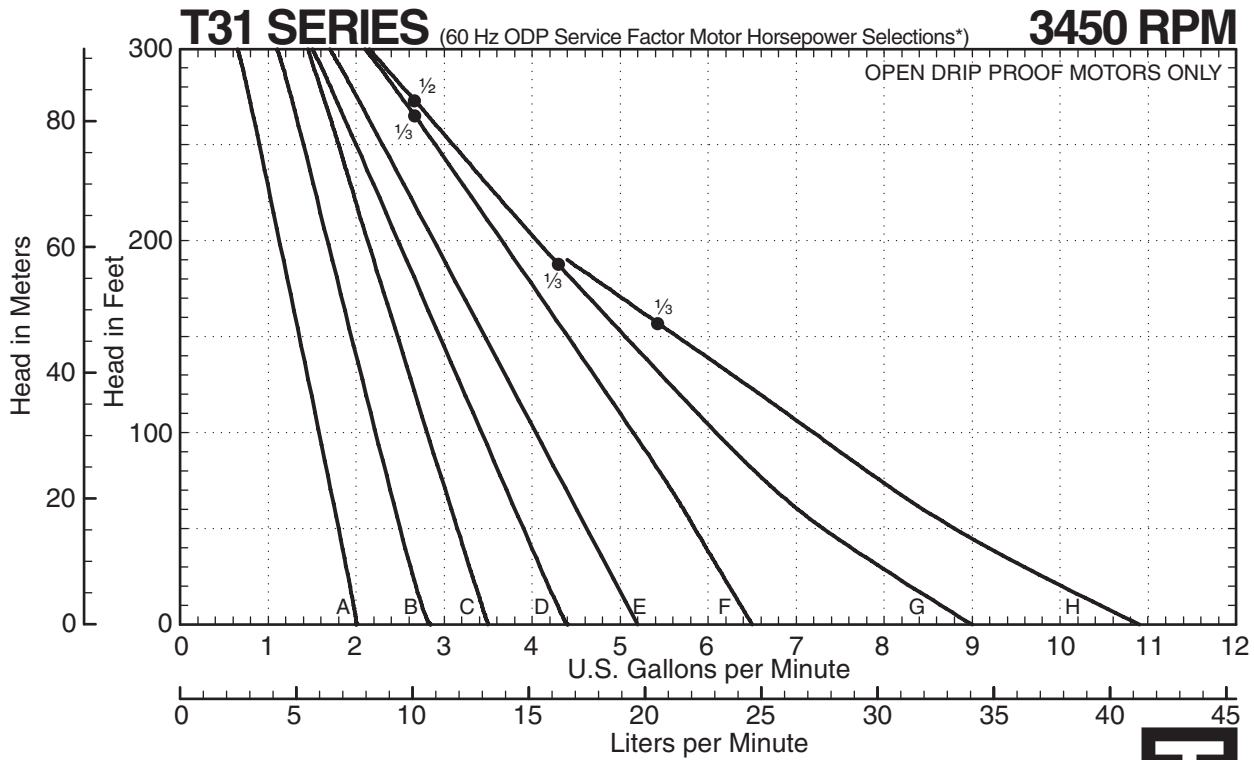

Composite Curves