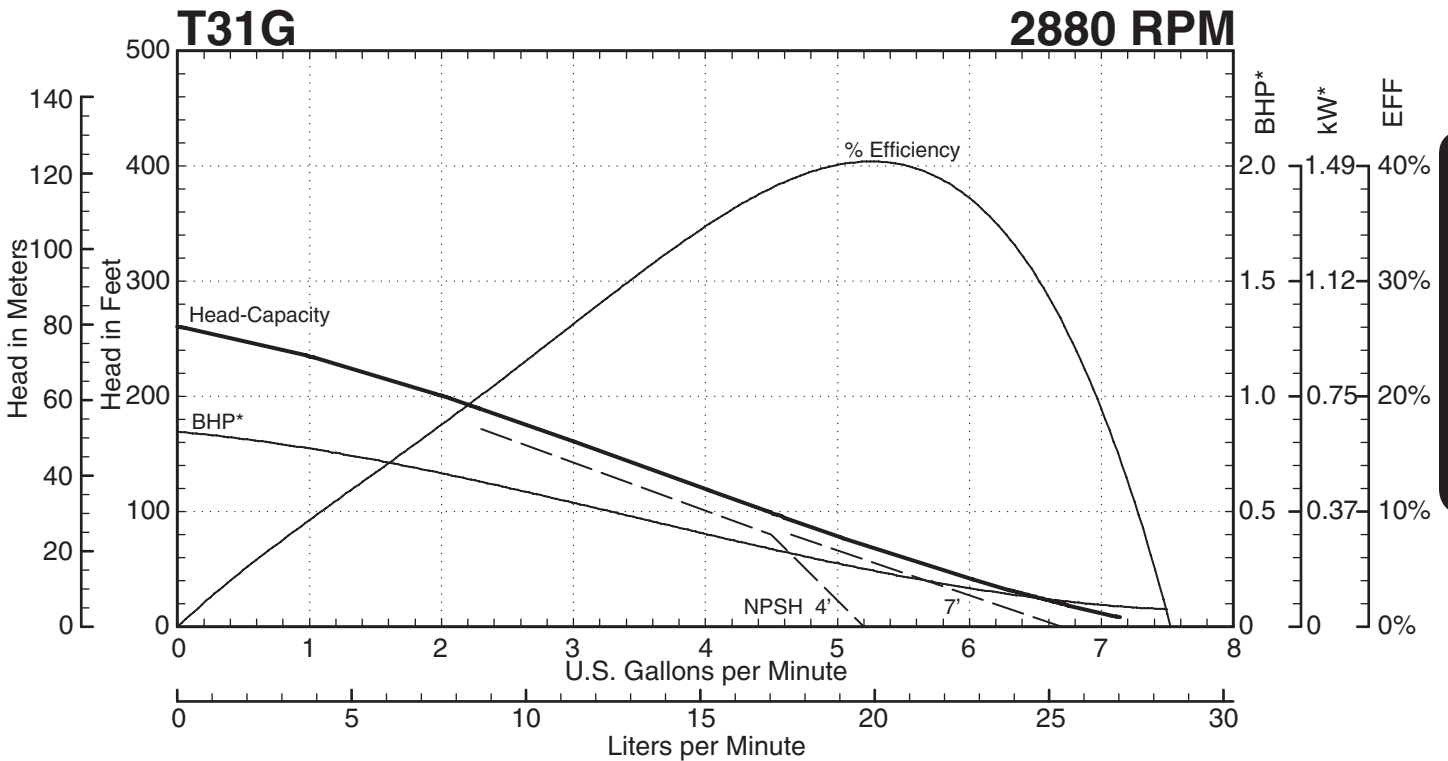

T31 SERIES

Performance Curves

T31 SERIES PUMPS

— — — Indicates altered performance at NPSH Available
* Horsepower data is valid for 1.0 specific gravity fluids only

MTH PUMPS

401 West Main Street • Plano, IL 60545-1436
Phone: 630-552-4115 • Fax: 630-552-3688
Email: SALES@MTHPUMPS.COM
http://WWW.MTHPUMPS.COM