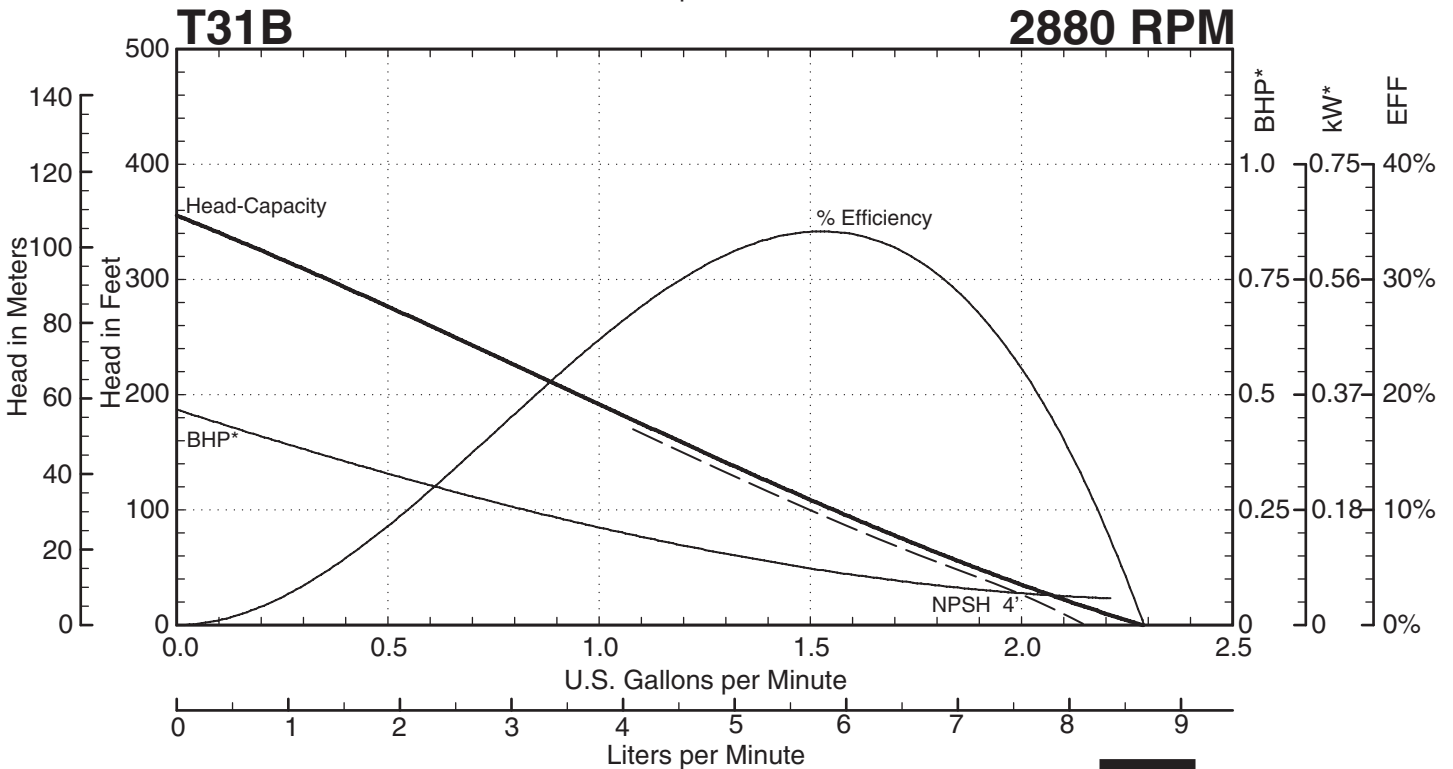

T31 SERIES

Performance Curves

T31 SERIES PUMPS

MTH PUMPS

401 West Main Street • Plano, IL 60545-1436
Phone: 630-552-4115 • Fax: 630-552-3688
Email: SALES@MTHPUMPS.COM
<http://WWW.MTHPUMPS.COM>

— — — Indicates altered performance at NPSH Available
* Horsepower data is valid for 1.0 specific gravity fluids only