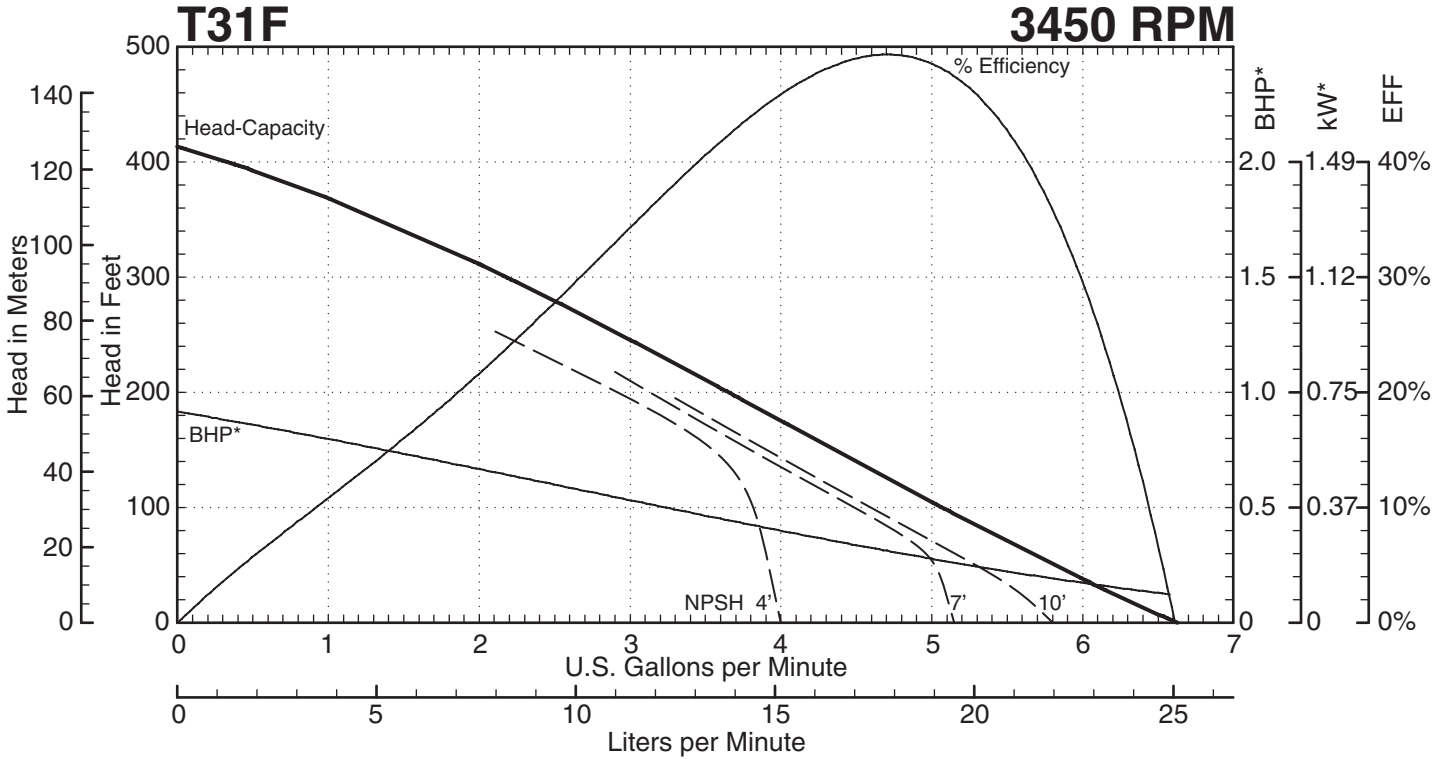

T31 SERIES

Performance Curves

T31 SERIES PUMPS

— — — Indicates altered performance at NPSH Available
* Horsepower data is valid for 1.0 specific gravity fluids only