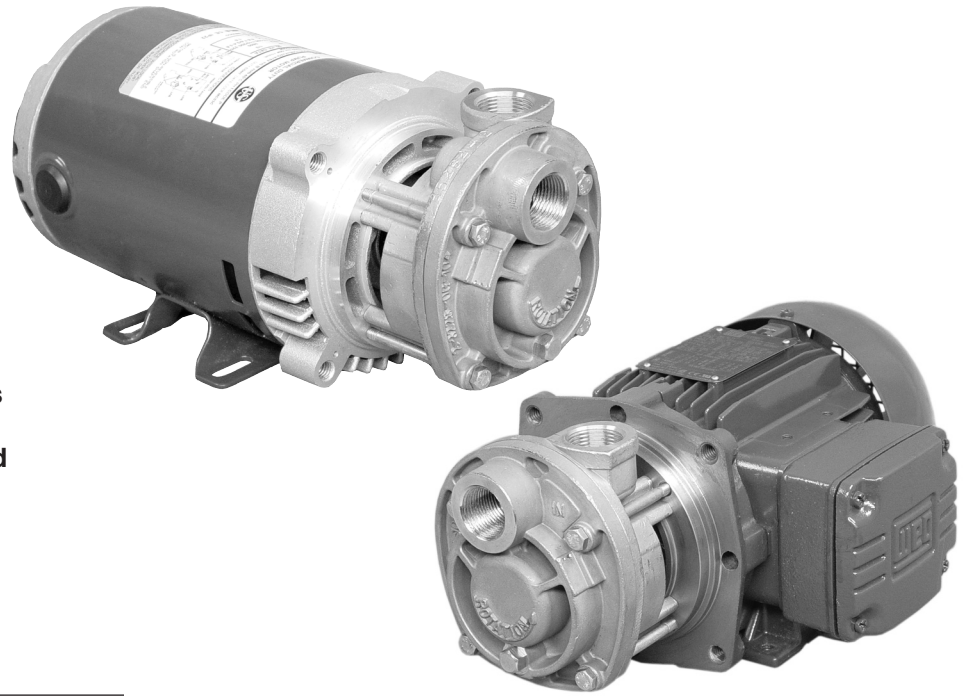

MTH PUMPS

T31 Series

- Capacities to 10 GPM
- Heads to 300 Feet
- Low NPSH Requirements
- Horizontal Close Coupled
- Flex Coupled

T31 SERIES

Composite Curves

T31 SERIES PUMPS

MTH PUMPS

401 West Main Street • Plano, IL 60545-1436
 Phone: 630-552-4115 • Fax: 630-552-3688
 Email: SALES@MTHPUMPS.COM
<http://WWW.MTHPUMPS.COM>

* Horsepower data is valid for 1.0 specific gravity fluids only

T31 SERIES
Performance Curves

T31 SERIES PUMPS

— — — Indicates altered performance at NPSH Available
 * Horsepower data is valid for 1.0 specific gravity fluids only