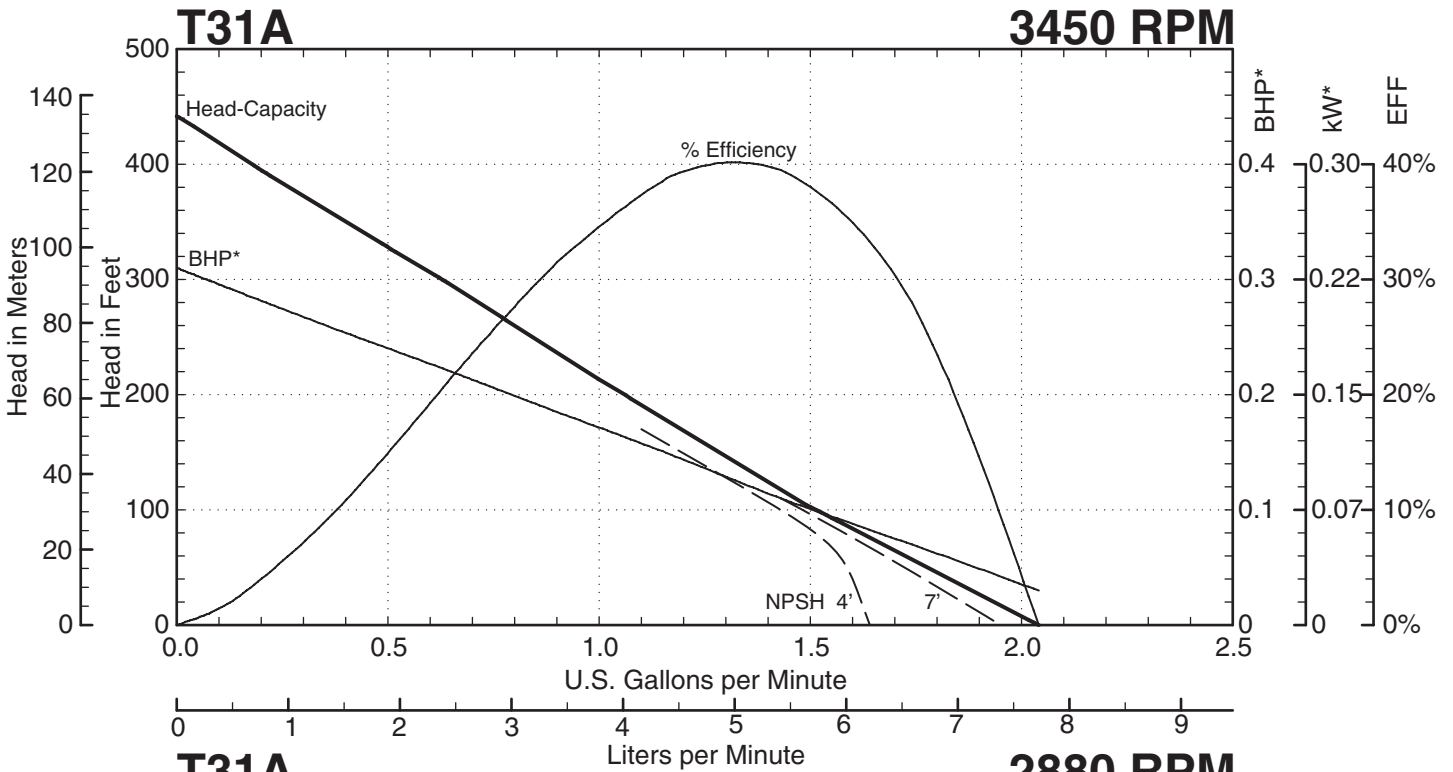

* Horsepower data is valid for 1.0 specific gravity fluids only

T31 SERIES
Performance Curves

T31 SERIES PUMPS

— — — Indicates altered performance at NPSH Available
 * Horsepower data is valid for 1.0 specific gravity fluids only