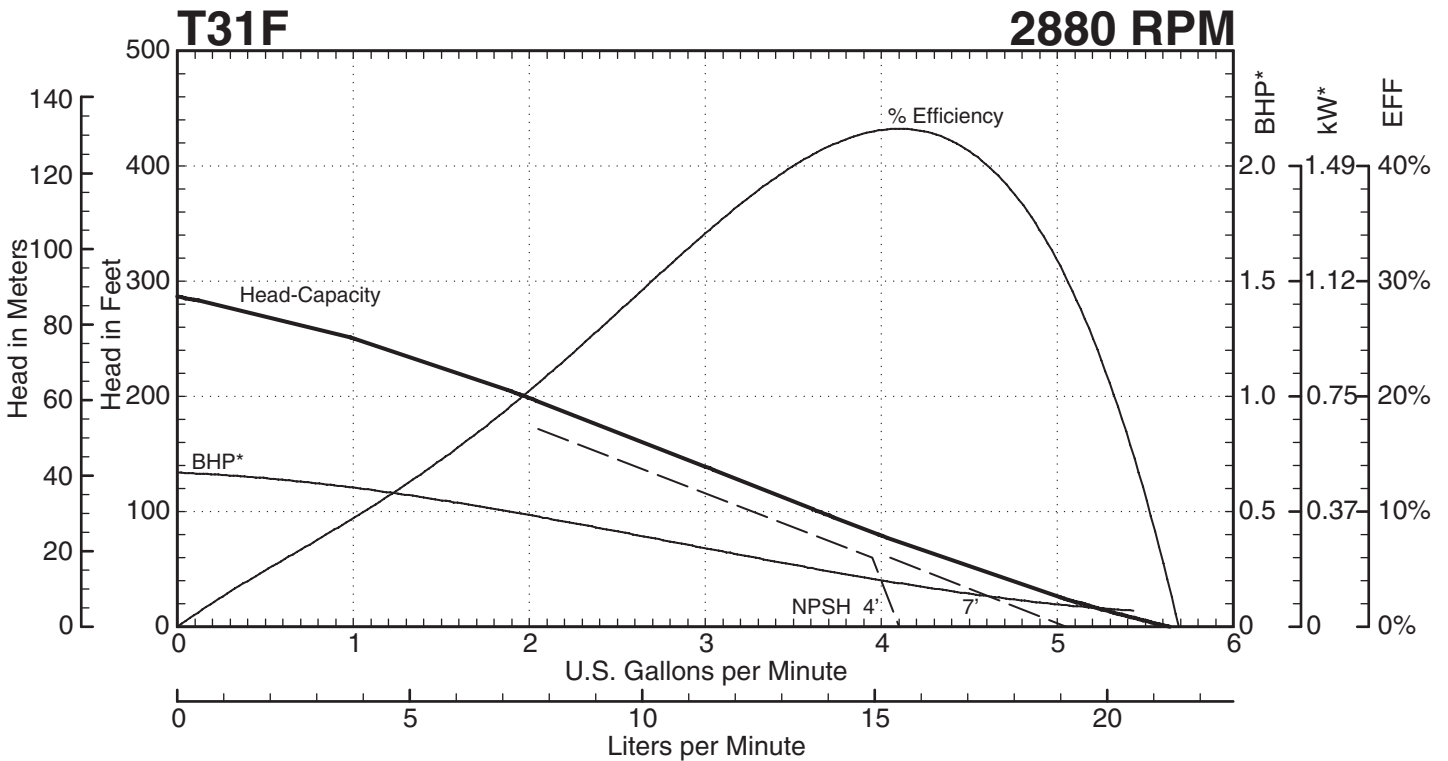

T31 SERIES

Performance Curves

T31 SERIES PUMPS

— — — Indicates altered performance at NPSH Available
* Horsepower data is valid for 1.0 specific gravity fluids only